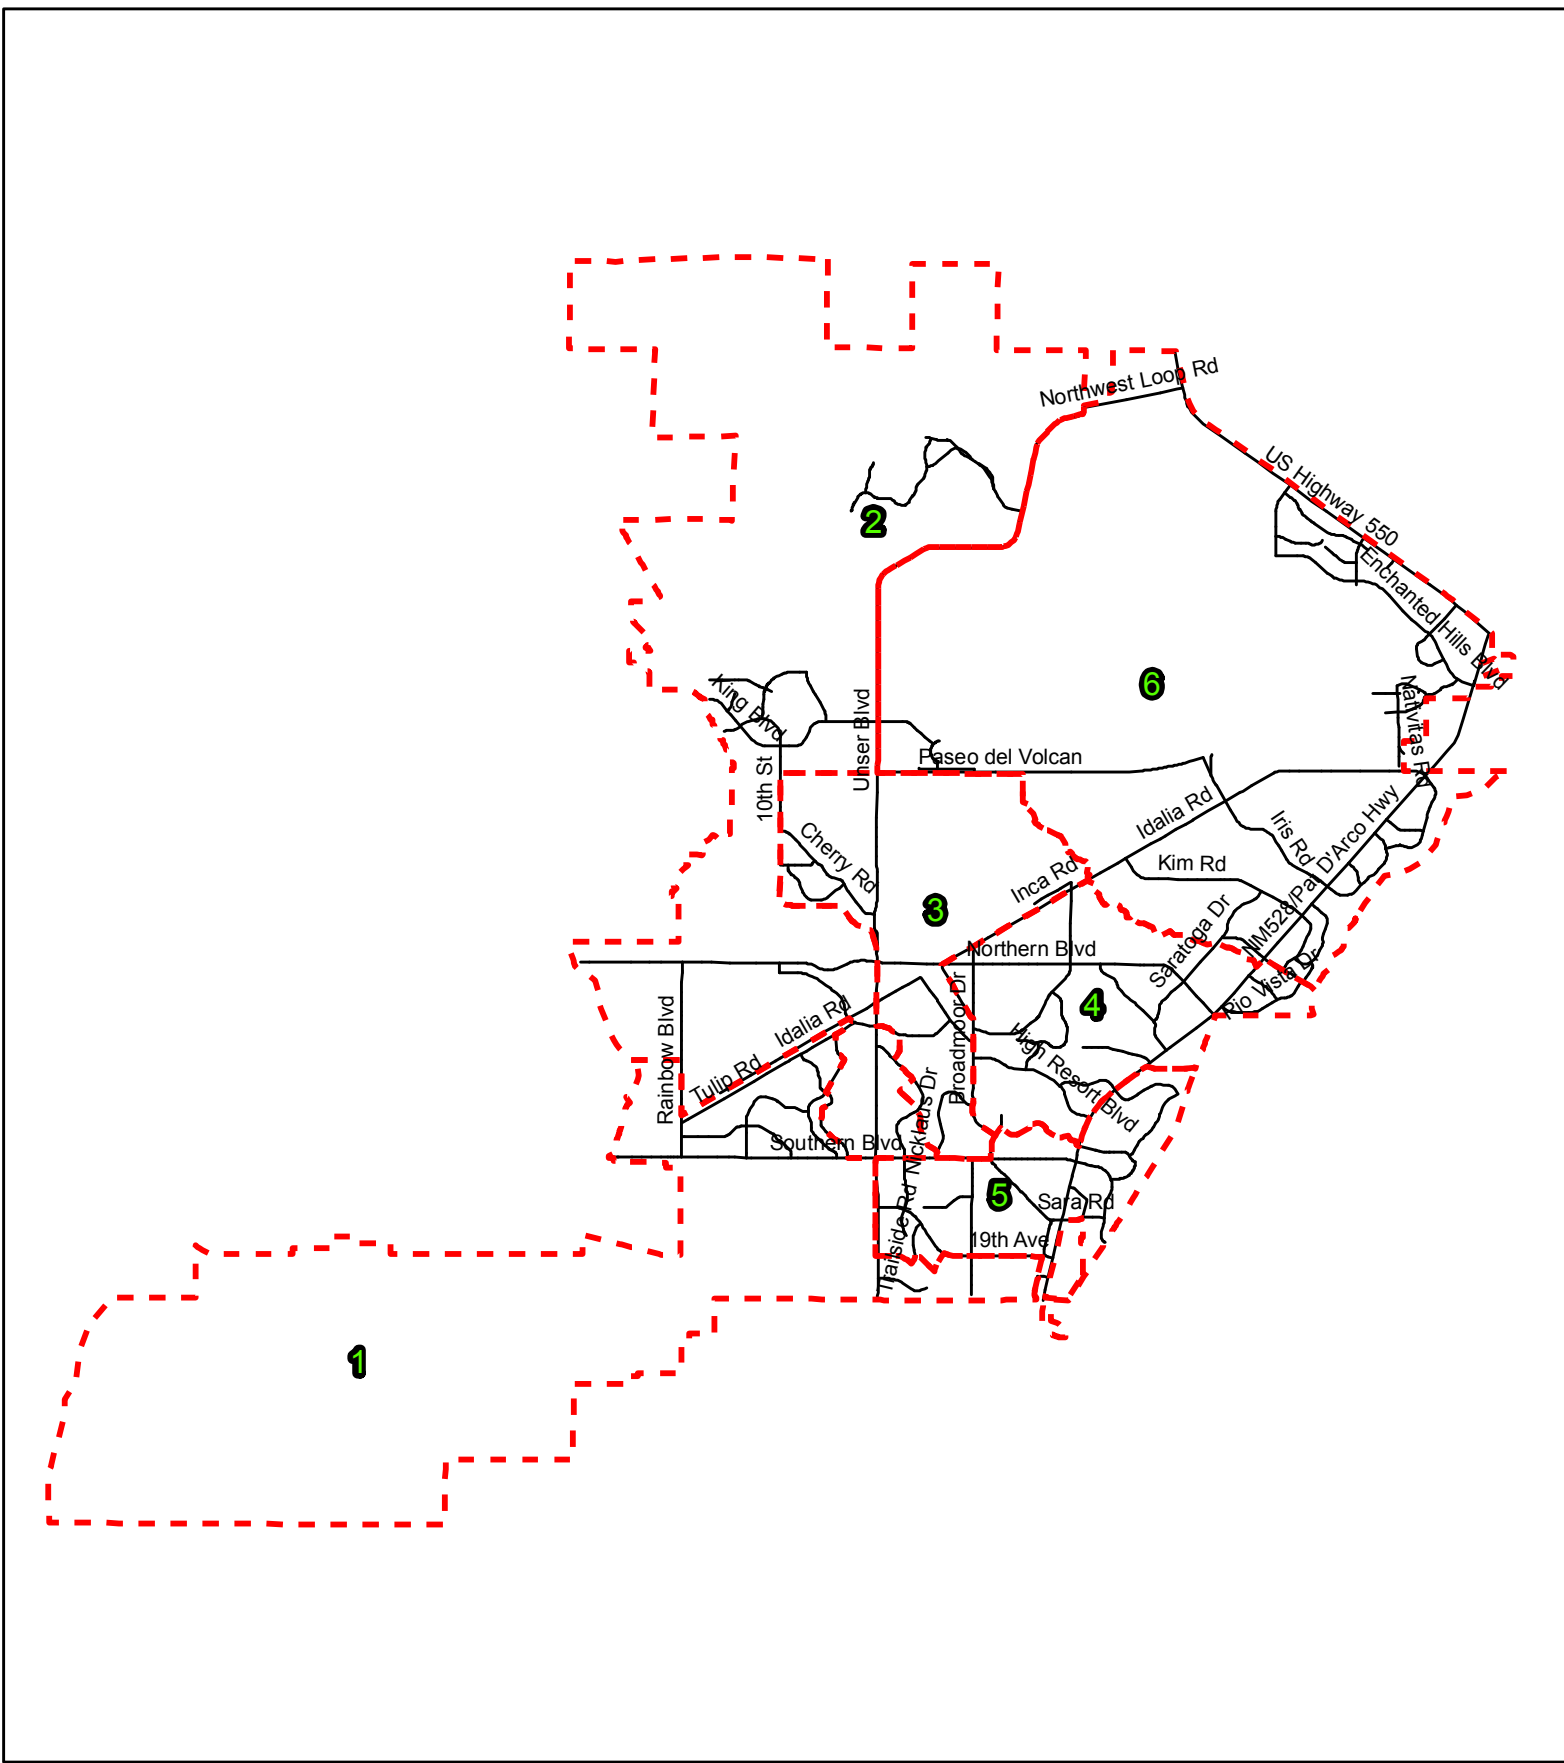

City of Rio Rancho Council District 2

Map Key

- District 2 Boundary
- District 2 Roads**
- Pavement**
- Paved
- Unpaved