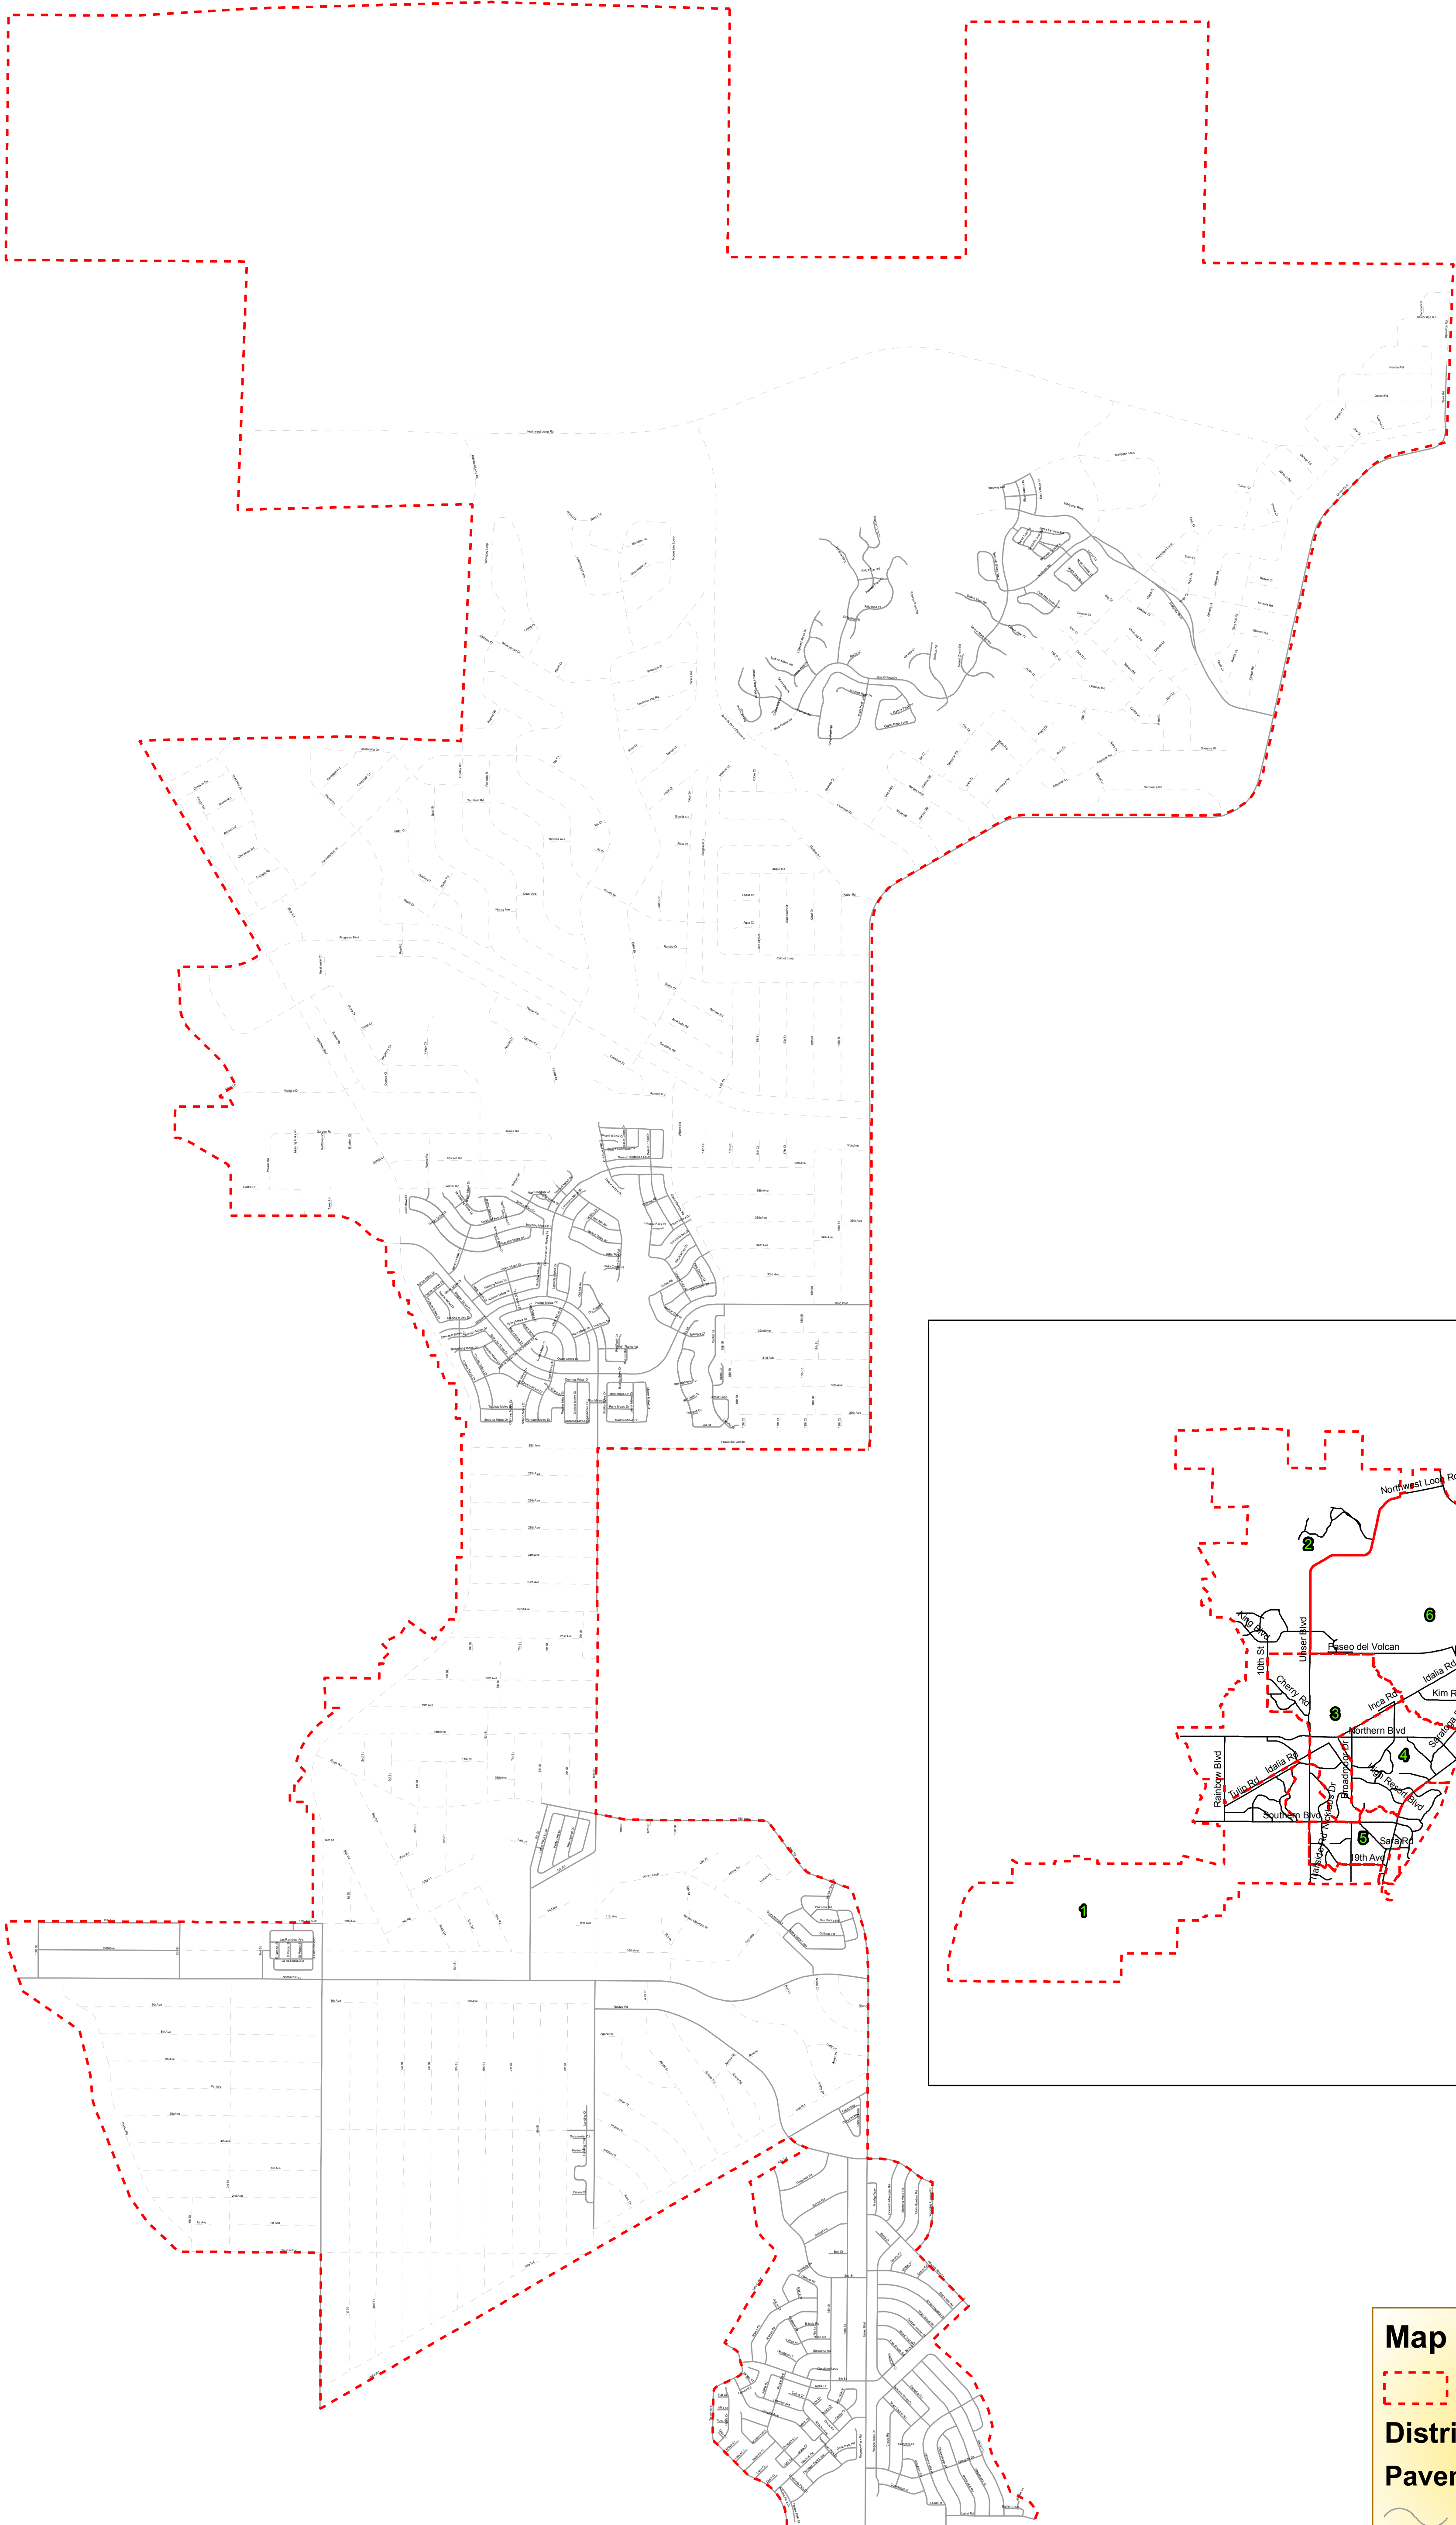

City of Rio Rancho Council District 2

Map Key

- District 2 Boundary
- District 2 Roads**
- Pavement**
- Paved
- Unpaved